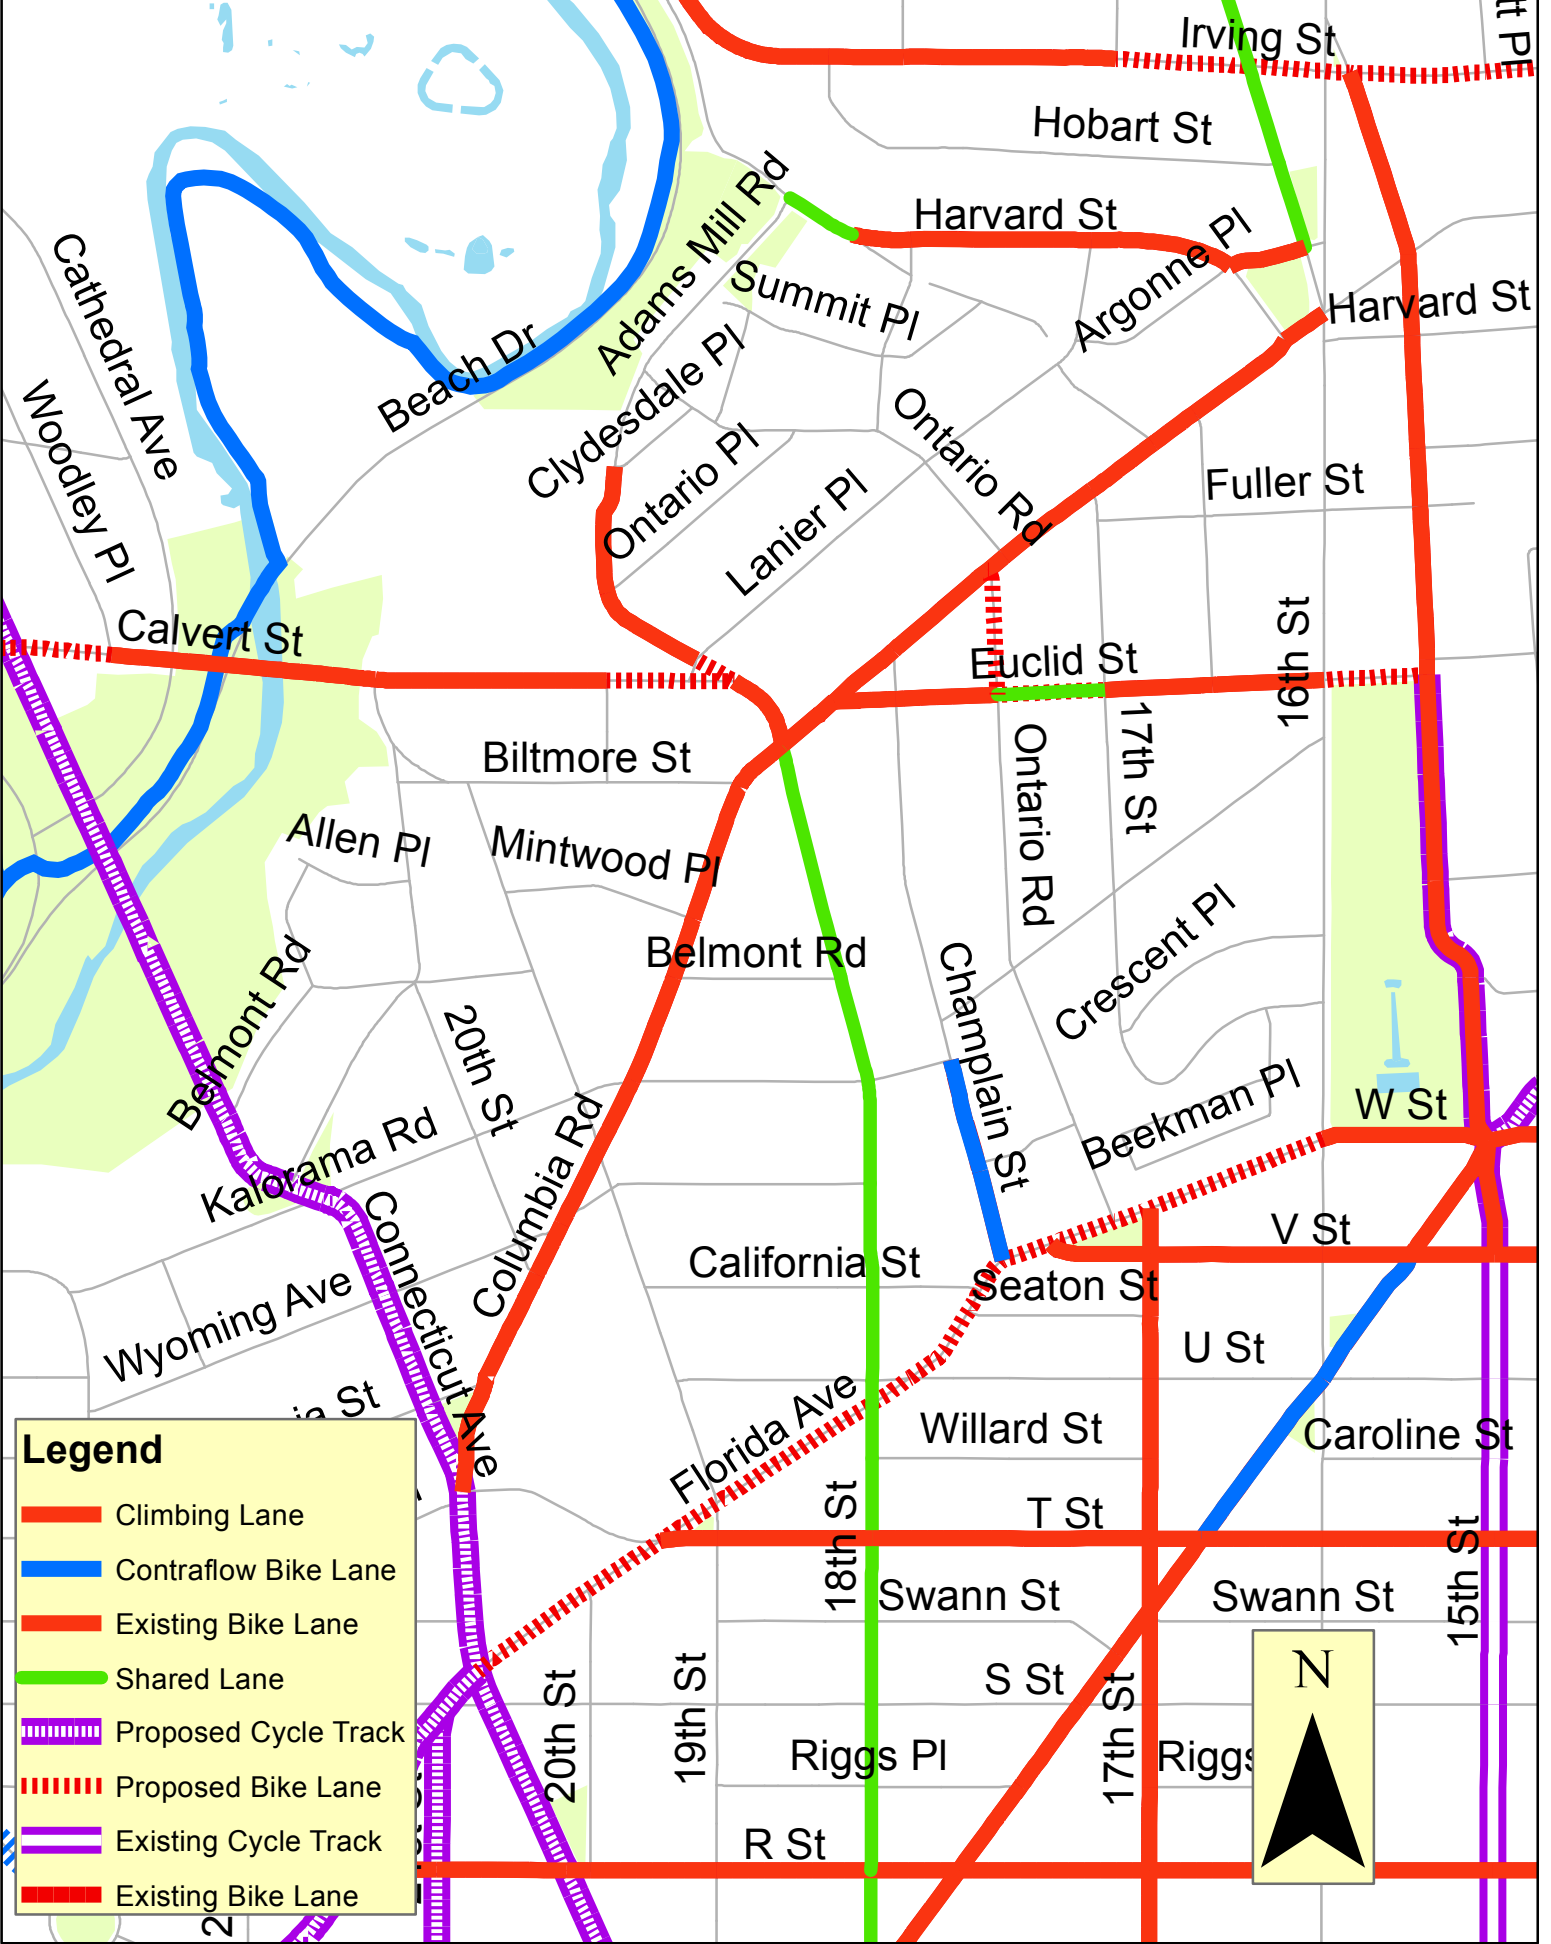

# Existing and Proposed Bicycle Lanes Near Ontario Road, NW

- Legend**
- Climbing Lane
  - Contraflow Bike Lane
  - - - Existing Bike Lane
  - Shared Lane
  - · · Proposed Cycle Track
  - · · Proposed Bike Lane
  - Existing Cycle Track
  - - - Existing Bike Lane