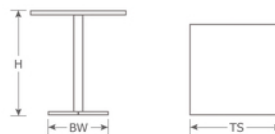

DETAILS

H	TS	Lbs
29"	28" Sq"	31.5

Download Collection Brochure [HERE](#)

Outdoor/Indoor Table Tilt Top Nesting Table

E-Coated powder coat finish

Made in Italy

Top Thickness: 3/4"

Top: Solid Steel